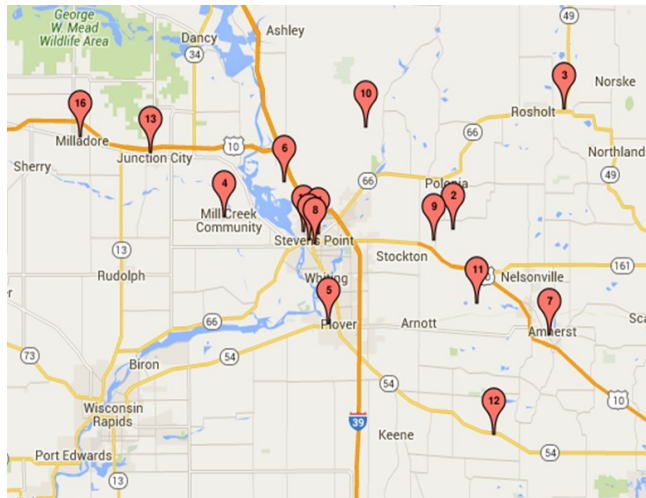

## ST. PETER

[www.saintpetercatholic.com](http://www.saintpetercatholic.com)  
800 Fourth Avenue · Stevens Point  
715-344-6115  
Saturday Vigil: 4:00 p.m.  
Sunday: 7:30 & 10:30 a.m.

## ST. STEPHEN

<http://saintstephenparish.webs.com>  
1401 Clark Street · Stevens Point  
715-344-3319  
Saturday Vigil: 5:30 p.m.  
Sunday: 8:30 a.m.

## ST. WENCESLAUS

146 Main Street  
Milladore, WI 54454  
715-457-2314  
Saturday Vigil: 4:30 p.m.  
Sunday: 8:00 a.m.

“Sunday is a day which is at the very heart of the Christian life. The rediscovery of this day is a grace which we must implore. Time given to Christ is never time lost, but is rather time gained, so that our relationships and indeed our whole life may become more profoundly human.”

-Saint Pope John Paul II, *The Lord's Day*

An interactive map to assist in locating the parishes can be found online at <http://j.mp/1Qs3u6A>

We hope this brochure assists you in finding a Mass in our area. For more detailed information, please contact individual parishes.